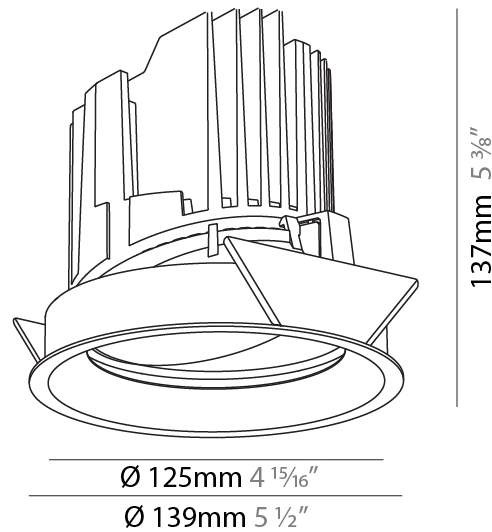

GENERAL

Series: Bioniq
 Subseries: Bioniq Round Adjustable
 Brand: Prolicht
 Division: Architectural
 Mounting Type: Recessed
 Mounting Location: Ceiling
 Subcategory: Downlight

PHYSICAL

Shape: Round
 Diameter (mm): 139
 Diameter (in): 5 1/2
 Height (mm): 137
 Height (in): 5 3/8
 Ceiling Thickness (mm): 10 / 12.5 / 15
 Ceiling Thickness (in): 3/8 or 1/2 or 9/16
 Min. Recessing Depth (mm): 150
 Min. Recessing Depth (in): 5 7/8
 Light Distribution: Adjustable / Downlight
 Weight (kg): 0.805
 Weight (lbs): 1.77
 Fixture Finish: SSR / BKV / CWI / CRY / HAB / UFT / ITA / RUA / FTG / MYG / LOD / PUS / FRO / FUP / KIA / POP / BLS / SPG / MEY / GOH / GUM / CHC / COM / ABZ / JAG / OBR / MOS / ROR
 Fixture Material: Aluminum Die Cast
 Cut-out Measurements: 130mm / 5 1/8"

GENERAL

Series: Bioniq
 Subseries: Bioniq Round Adjustable
 Brand: Prolicht
 Division: Architectural
 Mounting Type: Recessed
 Mounting Location: Ceiling
 Subcategory: Downlight

PHYSICAL

Shape: Round
 Diameter (mm): 139
 Diameter (in): 5 1/2
 Height (mm): 137
 Height (in): 5 3/8
 Ceiling Thickness (mm): 10 / 12.5 / 15
 Ceiling Thickness (in): 3/8 or 1/2 or 9/16
 Min. Recessing Depth (mm): 150
 Min. Recessing Depth (in): 5 7/8
 Light Distribution: Adjustable / Downlight
 Weight (kg): 0.849
 Weight (lbs): 1.87
 Fixture Finish: SSR / BKV / CWI / CRY / HAB / UFT / ITA / RUA / FTG / MYG / LOD / PUS / FRO / FUP / KIA / POP / BLS / SPG / MEY / GOH / GUM / CHC / COM / ABZ / JAG / OBR / MOS / ROR
 Fixture Material: Aluminum Die Cast
 Cut-out Measurements: 130mm / 5 1/8"

OPTICAL

Reflector°: 10
 Adjustability: Rotational 355°; Tilt 30°

RATINGS AND CERTIFICATIONS

Certified By: Certified for North American Standards
 IP rating: IP54

	130mm 5 1/8"	150mm 5 7/8"	10 15mm 3/8" 9/16"	30°	355°	
A						